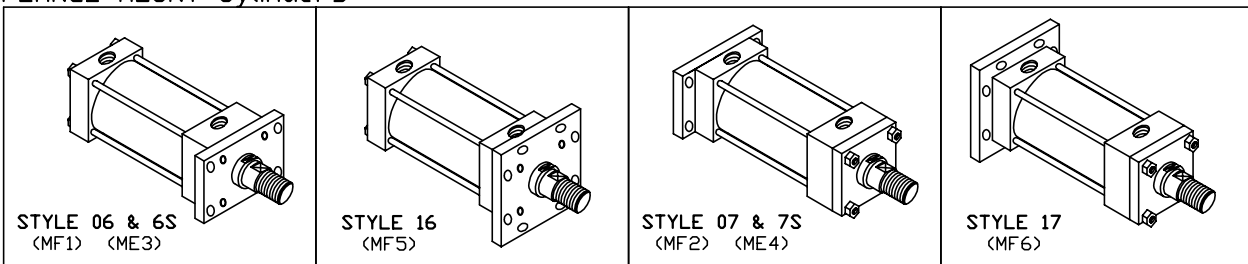

MOUNTING STYLES

TIE ROD and NOSE MOUNT Cylinders

Lehigh Style No.
(NFPA Standard No.)

FOOT and FLUSH MOUNT Cylinders

CLEVIS, PIVOT and SPHERICAL BEARING MOUNT Cylinders

FLANGE MOUNT Cylinders

TRUNNION MOUNT Cylinders